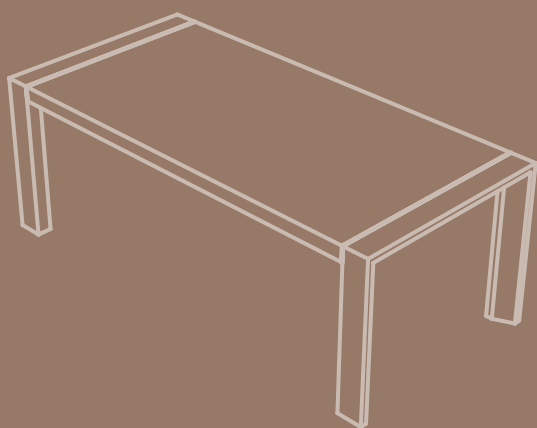

RIEPILOGATIVO MOBILI