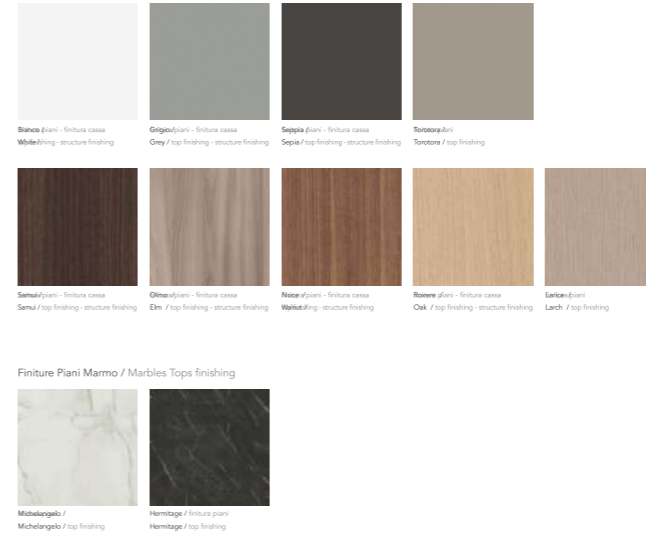

Finiture piani e finiture cassa/
Tops finishing and structure finishing

Gambe Direzionali
Directional legs

Gambe Tavoli riunione
Conference table legs

Gambe / Legs