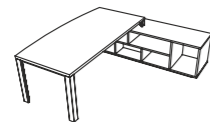

Scrivania con piano in
vetro / Desk with glass top

Fianco legno tavolo
riunione / Wood side
panel meeting table

Gamba metallo verniciato
tavolo riunione
Painted metal leg meeting
table

ABACO | ABACUS

185/205x90x75 h

205x100x75 h

185/205x90x75 h

205x100x75 h

205x100x75 h

209/229x200x75 h

229x200x75 h

229x200x75 h

240x110x75 h

240x110x75 h

240x110x75 h

240x110x75 h

360x110x75 h

360x110x75 h

360x110x75 h

200/220x90/100/110x75 h

180/200/220x90/100/110x75 h