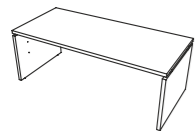

Scrivania con piano in
vetro / Desk with glass top

Fianco legno tavolo
riunione / Wood side
panel meeting table

Gamba metallo verniciato
tavolo riunione
Painted metal leg meeting
table

ABACO | ABACUS

185/205x90x75 h

205x100x75 h

185/205x90x75 h

205x100x75 h

205x100x75 h

209/229x200x75 h

229x200x75 h

229x200x75 h

240x110x75 h