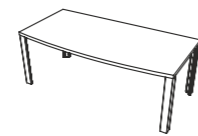

Scrivania con piano in
vetro / Desk with glass top

Fianco legno tavolo
riunione / Wood side
panel meeting table

Gamba metallo verniciato
tavolo riunione
Painted metal leg meeting
table

ABACO | ABACUS

185/205x90x75 h

205x100x75 h

185/205x90x75 h

205x100x75 h

205x100x75 h

209/229x200x75 h

229x200x75 h

229x200x75 h

240x110x75 h