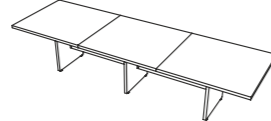

Scrivania con piano in
vetro / Desk with glass top

Fianco legno tavolo
riunione / Wood side
panel meeting table

Gamba metallo verniciato
tavolo riunione
Painted metal leg meeting
table

ABACO | ABACUS

185/205x90x75 h

205x100x75 h

185/205x90x75 h

205x100x75 h

205x100x75 h

209/229x200x75 h

229x200x75 h

229x200x75 h

240x110x75 h

240x110x75 h

240x110x75 h

240x110x75 h

360x110x75 h

360x110x75 h

360x110x75 h

200/220x90/100/110x75 h

180/200/220x90/100/110x75 h