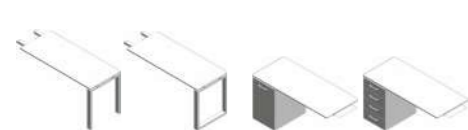

FINITURE E COLORI | FINISHINGS AND COLOURS

GAMBA OPERATIVA E DIREZIONALE COLORE BIANCO E ALLUMINIO

ANTA E PIANE IN VETRO COLORE BIANCO E GRIGIO ARMY

ABACO | ABACUS

80/100/120/140/160/180x80x73 h

120/140/160/180x80x73 h

160x80x72 h

80/100/120/140/160/180x60x73 h

120/140x60x73 h

80/100/120/140/160/180x166x73 h

80/100/120/140/160/180x126x73 h

160x160/180x180x60/80x73 h

140/140x60/60x73 h

180/200x90x73 h