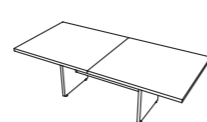

Scrivania con piano in
vetro / Desk with glass top

Fianco legno tavolo
riunione / Wood side
panel meeting table

Gamba metallo verniciato
tavolo riunione
Painted metal leg meeting
table

ABACO | ABACUS

185/205x90x75 h

205x100x75 h

185/205x90x75 h

205x100x75 h

205x100x75 h

209/229x200x75 h

229x200x75 h

229x200x75 h

240x110x75 h

240x110x75 h

240x110x75 h

240x110x75 h

360x110x75 h

360x110x75 h

360x110x75 h

200/220x90/100/110x75 h

180/200/220x90/100/110x75 h