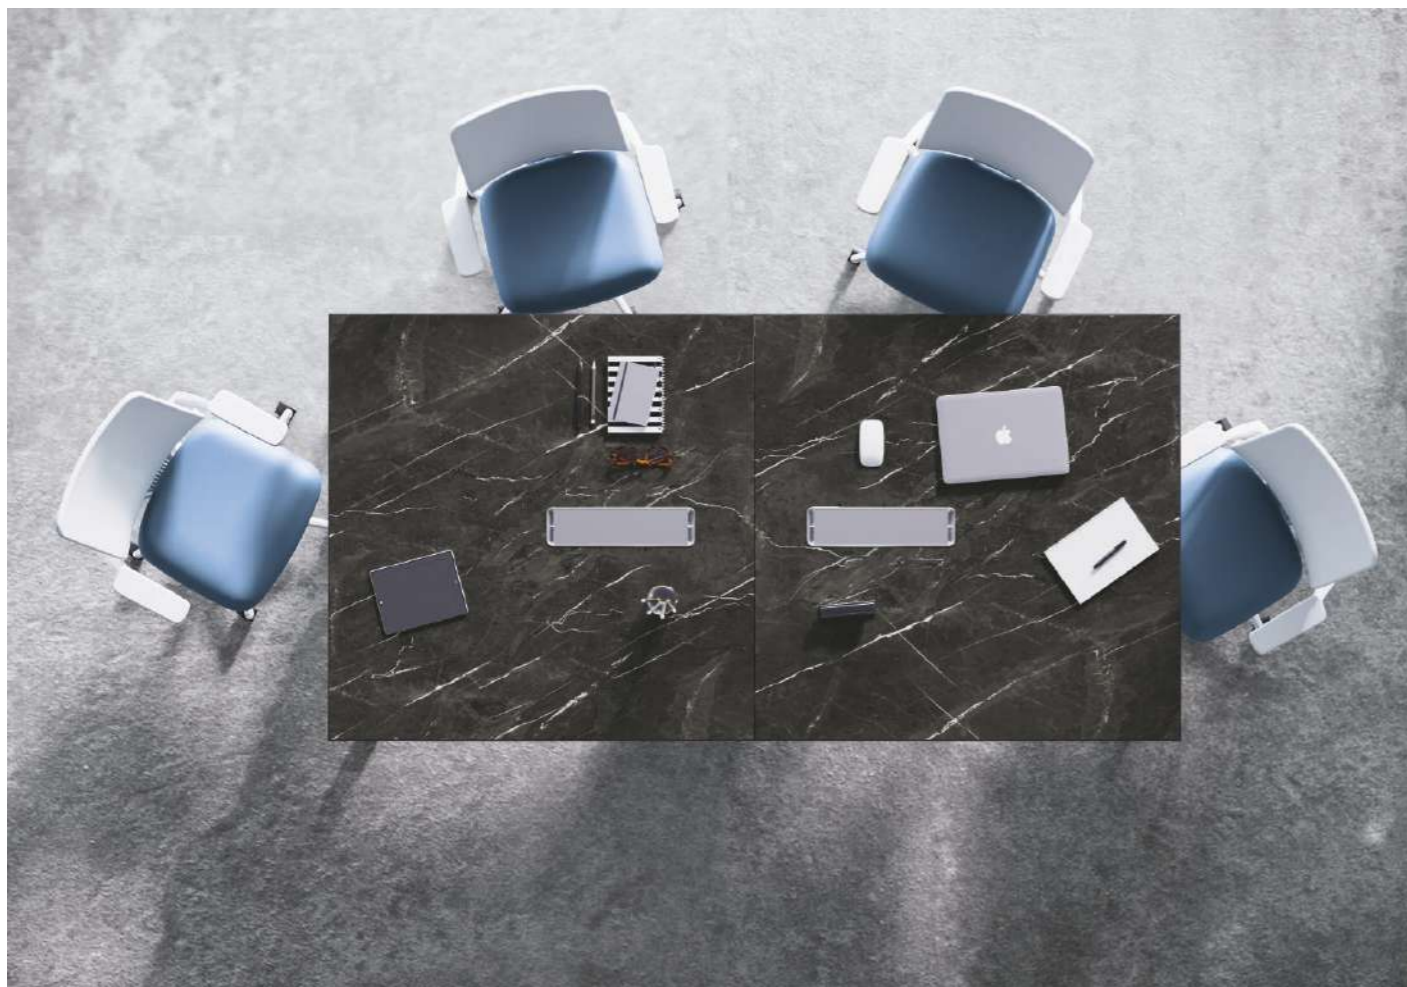

Finiture piani e finiture cassa/
Tops finishing and structure finishing

Gambe Direzionali
Directional legs

Gambe Tavoli riunione
Conference table legs

Gambe / Legs

ABACO

Scrivania piano dritto in vetro, gambe in metallo verniciato Antracite
Desk with straight glass top, Anthracite painted metal legs