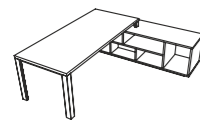

Scrivania con piano in
vetro / Desk with glass top

Fianco legno tavolo
riunione / Wood side
panel meeting table

Gamba metallo verniciato
tavolo riunione
Painted metal leg meeting
table

ABACO | ABACUS

185/205x90x75 h

205x100x75 h

185/205x90x75 h

205x100x75 h

205x100x75 h

209/229x200x75 h

229x200x75 h

229x200x75 h

240x110x75 h

240x110x75 h

240x110x75 h

240x110x75 h

360x110x75 h

360x110x75 h

360x110x75 h

200/220x90/100/110x75 h

180/200/220x90/100/110x75 h