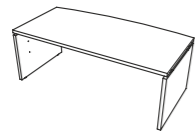

Scrivania con piano in
vetro / Desk with glass top

Fianco legno tavolo
riunione / Wood side
panel meeting table

Gamba metallo verniciato
tavolo riunione
Painted metal leg meeting
table

ABACO | ABACUS

185/205x90x75 h

205x100x75 h

185/205x90x75 h

205x100x75 h

205x100x75 h

209/229x200x75 h

229x200x75 h

229x200x75 h

240x110x75 h