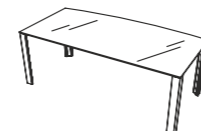

Scrivania con piano in
vetro / Desk with glass top

Fianco legno tavolo
riunione / Wood side
panel meeting table

Gamba metallo verniciato
tavolo riunione
Painted metal leg meeting
table

ABACO | ABACUS

185/205x90x75 h

205x100x75 h

185/205x90x75 h

205x100x75 h

205x100x75 h

209/229x200x75 h

229x200x75 h

229x200x75 h

240x110x75 h