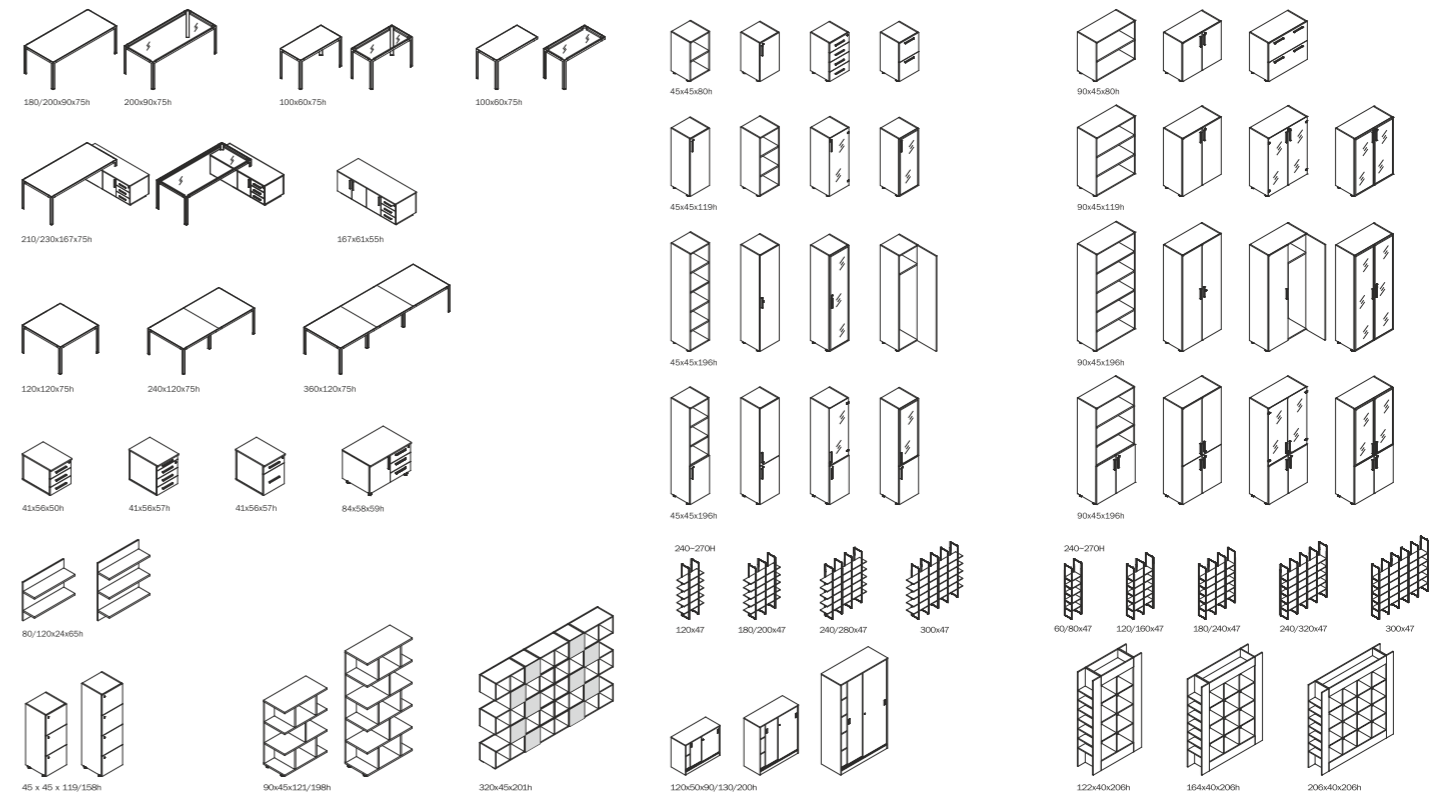

Finiture piani e finiture cassa/
Tops finishing and structure finishing

Gambe Direzionali
Directional legs

Gambe Tavoli riunione
Conference table legs

Gambe / Legs

ABACO

Scrivania piano dritto in vetro, gambe in metallo verniciato Antracite
Desk with straight glass top, Anthracite painted metal legs