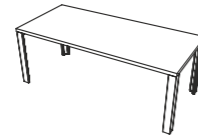

Scrivania con piano in
vetro / Desk with glass top

Fianco legno tavolo
riunione / Wood side
panel meeting table

Gamba metallo verniciato
tavolo riunione
Painted metal leg meeting
table

ABACO | ABACUS

185/205x90x75 h

205x100x75 h

185/205x90x75 h

205x100x75 h

205x100x75 h

209/229x200x75 h

229x200x75 h

229x200x75 h

240x110x75 h