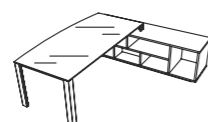

Scrivania con piano in
vetro / Desk with glass top

Fianco legno tavolo
riunione / Wood side
panel meeting table

Gamba metallo verniciato
tavolo riunione
Painted metal leg meeting
table

ABACO | ABACUS

185/205x90x75 h

205x100x75 h

185/205x90x75 h

205x100x75 h

205x100x75 h

209/229x200x75 h

229x200x75 h

229x200x75 h

240x110x75 h

240x110x75 h

240x110x75 h

240x110x75 h

360x110x75 h

360x110x75 h

360x110x75 h

200/220x90/100/110x75 h

180/200/220x90/100/110x75 h