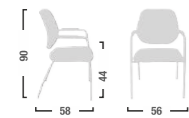

Il mood di Light

The Light's
mood

I modelli

Models

LT10 - LT20

LT12 - LT22

Scocca schienale: in nylon rivestimento in rete o resina poliuretanic.
Backrest shell: in nylon covered in mes

Braccioli: in nylon.
Armrests: in nylon.

LT12

Sedia telaio quattro gambe schienale in rete.
Chair with four-legged frame and mesh backrest

LT20

Sedia telaio a slitta schienale in rete.
Chair with sled frame and mesh backrest

LT22 1

Sedia telaio quattro gambe schienale in rete.
Chair with four-legged frame and mesh backrest