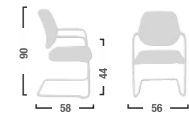

Il mood di Light

The Light's
mood

I modelli

Models

LT10 - LT20

LT12 - LT22

Scocca schienale: in nylon rivestimento in rete o resina poliuretanic.
Backrest shell: in nylon covered in mes

Braccioli: in nylon.
Armrests: in nylon.

Interno sedile: nylon.
Seat interior: nylon

Imbottitura sedile: in resina poliuretanic.
Seat padding: in polyuretanic

Struttura: in tubo di acciaio cromato.
Structure: chromed steel tube

LT10

Sedia telaio a slitta schienale in rete.
Chair with sled frame and mesh backrest