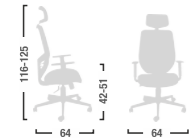

Il mood di Deep

The Deep's
mood

I modelli

Models

DP31 - DP33 - DP35 - DP37
DP41 - DP43 - DP45 - DP47

DP32 - DP34 - DP36 - DP38
DP42 - DP44 - DP46 - DP48

Poggiatesta in rete.
Upholstered in mesh.

Scocca schienale: in nylon rivestita in rete ad alta resistenza.
Backrest frame: in nylon covered by high-resistant mesh.