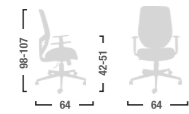

Il mood di Deep

The Deep's
mood

I modelli

Models

DP31 - DP33 - DP35 - DP37
DP41 - DP43 - DP45 - DP47

DP32 - DP34 - DP36 - DP38
DP42 - DP44 - DP46 - DP48

Poggiatesta in rete.
Upholstered in mesh.

Scocca schienale: in nylon rivestita in rete ad alta resistenza.
Backrest frame: in nylon covered by high-resistant mesh.